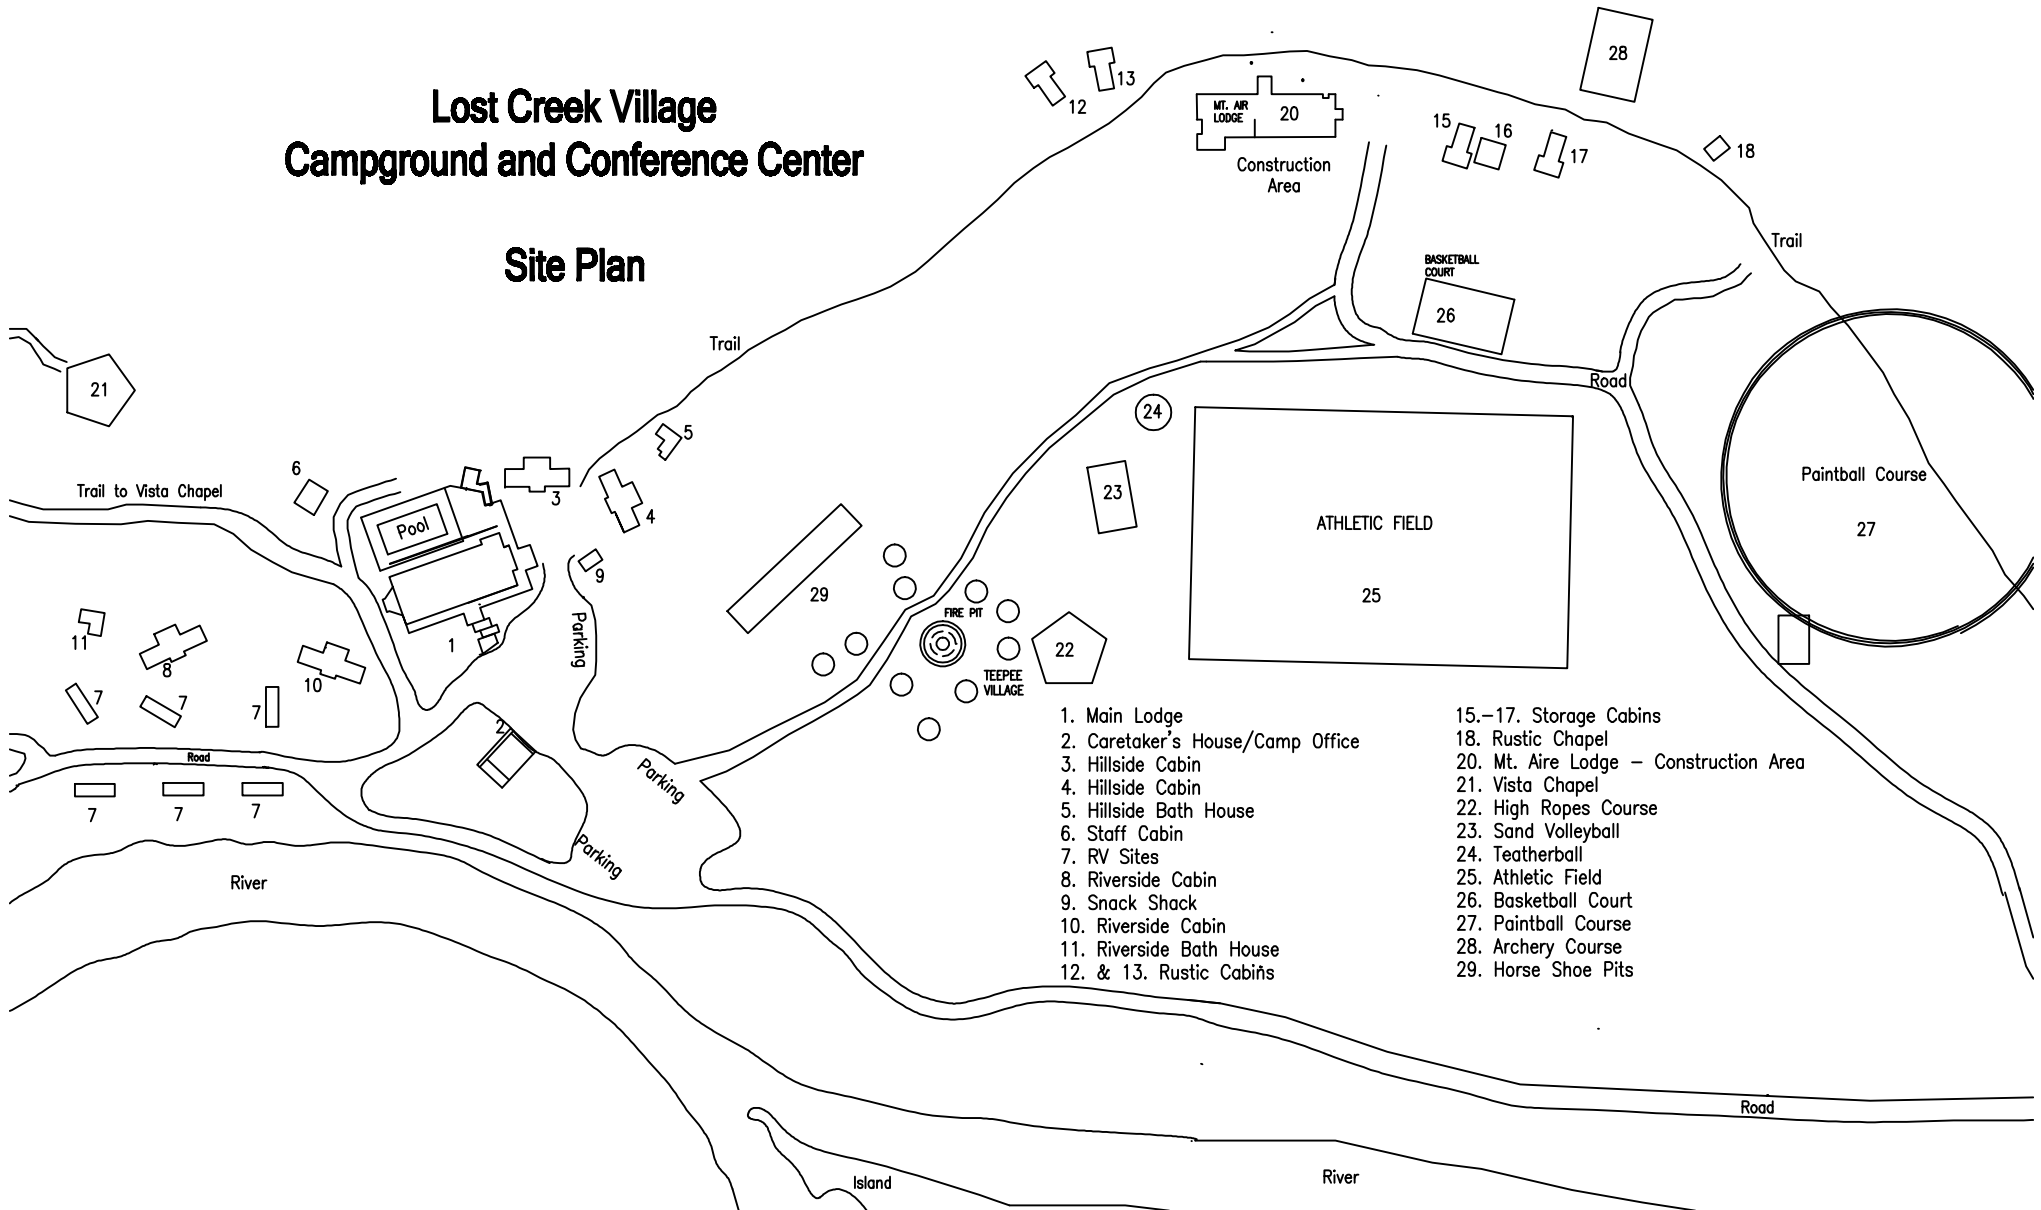

Lost Creek Village Campground and Conference Center

Site Plan

1. Main Lodge
2. Caretaker's House/Camp Office
3. Hillside Cabin
4. Hillside Cabin
5. Hillside Bath House
6. Staff Cabin
7. RV Sites
8. Riverside Cabin
9. Snack Shack
10. Riverside Cabin
11. Riverside Bath House
12. & 13. Rustic Cabins

- 15.-17. Storage Cabins
18. Rustic Chapel
20. Mt. Aire Lodge - Construction Area
21. Vista Chapel
22. High Ropes Course
23. Sand Volleyball
24. Teatherball
25. Athletic Field
26. Basketball Court
27. Paintball Course
28. Archery Course
29. Horse Shoe Pits